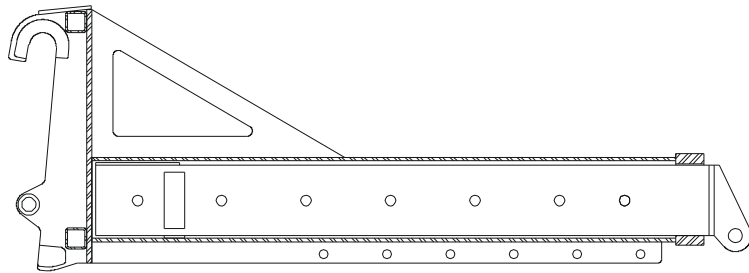

## Extendable Jib Boom features:

High strength tubular steel construction

- For reaching material handling applications
- Manually adjustable from 7 ½ to 13 ½ ft
- Ideal for handling large pipes and awkward loads
- Available with pin-type or quick change lugging